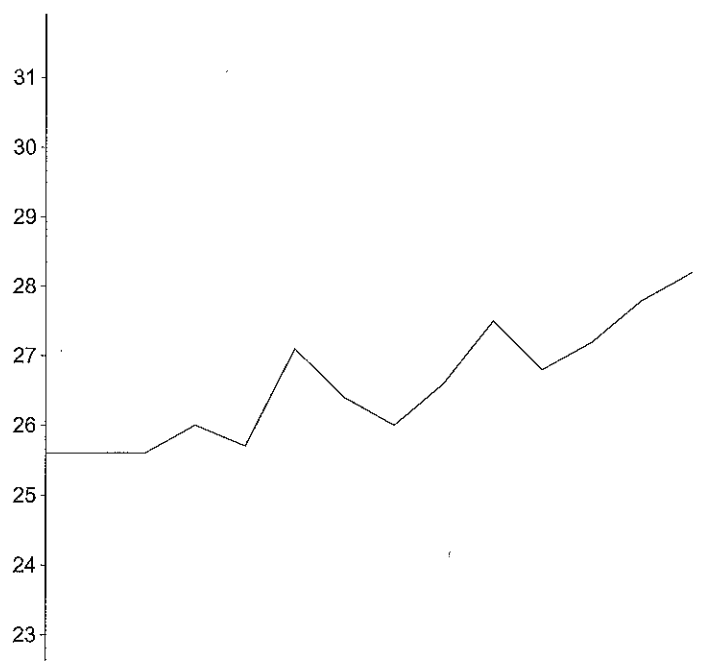

OFDA 2000 REPORT : SORTED BY TAG  
alpacaov 18 (153Records)

EarTag : ice queen  
Micron : 26.4 mic  
MicDev : +3.4 mic  
SD : 5.3 mic  
CVD : 20.0 %  
CEM : 10.3 mic  
CF : 79.4 %  
SF : 25.5 mic  
CRV : 32.6 Dg/mm

Staple Len : 70.0 mm  
Finest Point From Tip : 0 mm  
SD Along : 0.90 mic

OFDA 2000 REPORT : SORTED BY TAG