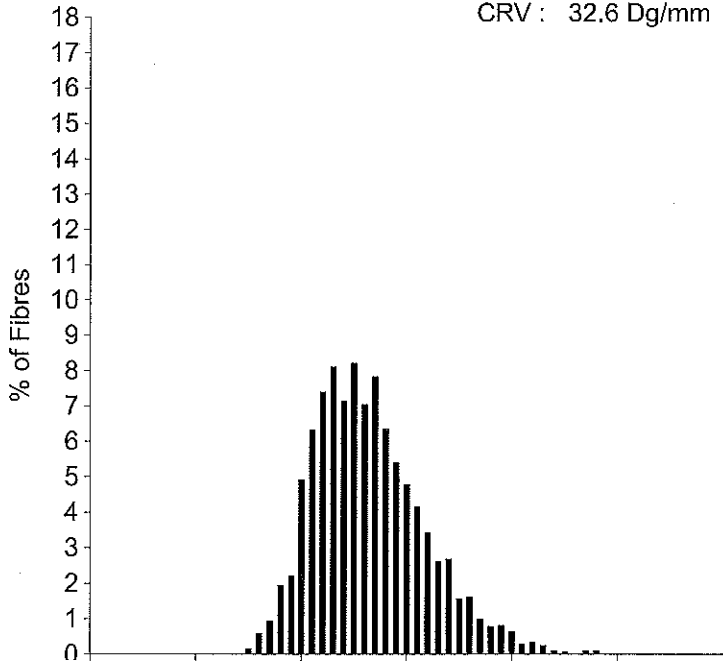

OFDA 2000 REPORT : SORTED BY TAG  
alpacaov 18 (153Records)

EarTag : ice queen  
Micron : 26.4 mic  
MicDev : +3.4 mic  
SD : 5.3 mic  
CVD : 20.0 %  
CEM : 10.3 mic  
CF : 79.4 %  
SF : 25.5 mic  
CRV : 32.6 Dg/mm

Staple Len : 70.0 mm  
Finest Point From Tip : 0 mm  
SD Along : 0.90 mic

OFDA 2000 REPORT : SORTED BY TAG